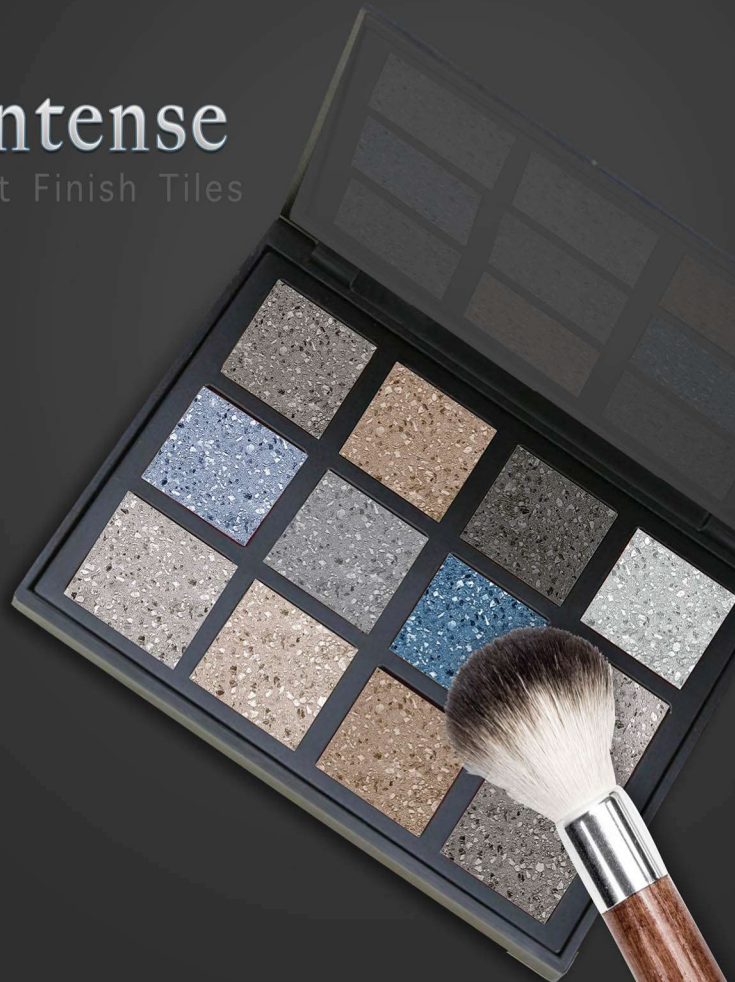

Granitix

Beautifully Strong

Heavy Duty | Vitrified Body
Digital Parking Tiles
400x400 mm

Intense
Matt Finish Tiles

40 X 40 CM

GRN_035

**OUTDOOR
COLLECTION**

40 X 40 CM