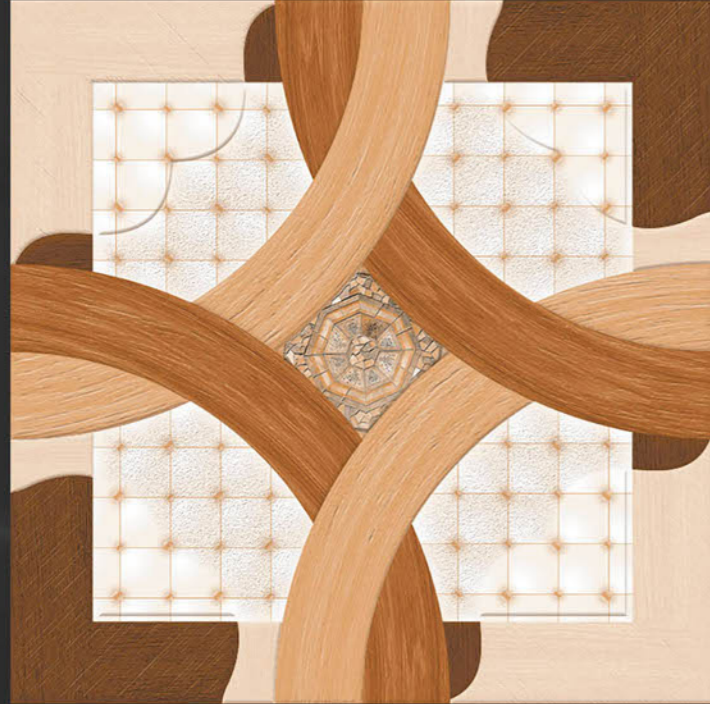

Finish : MATT

Outdoor Collection

SATIN MATT
— 400x400mm

FLOOR 4708

Finish : MATT

Outdoor Collection

SATIN MATT
— 400x400mm

FLOOR 4710