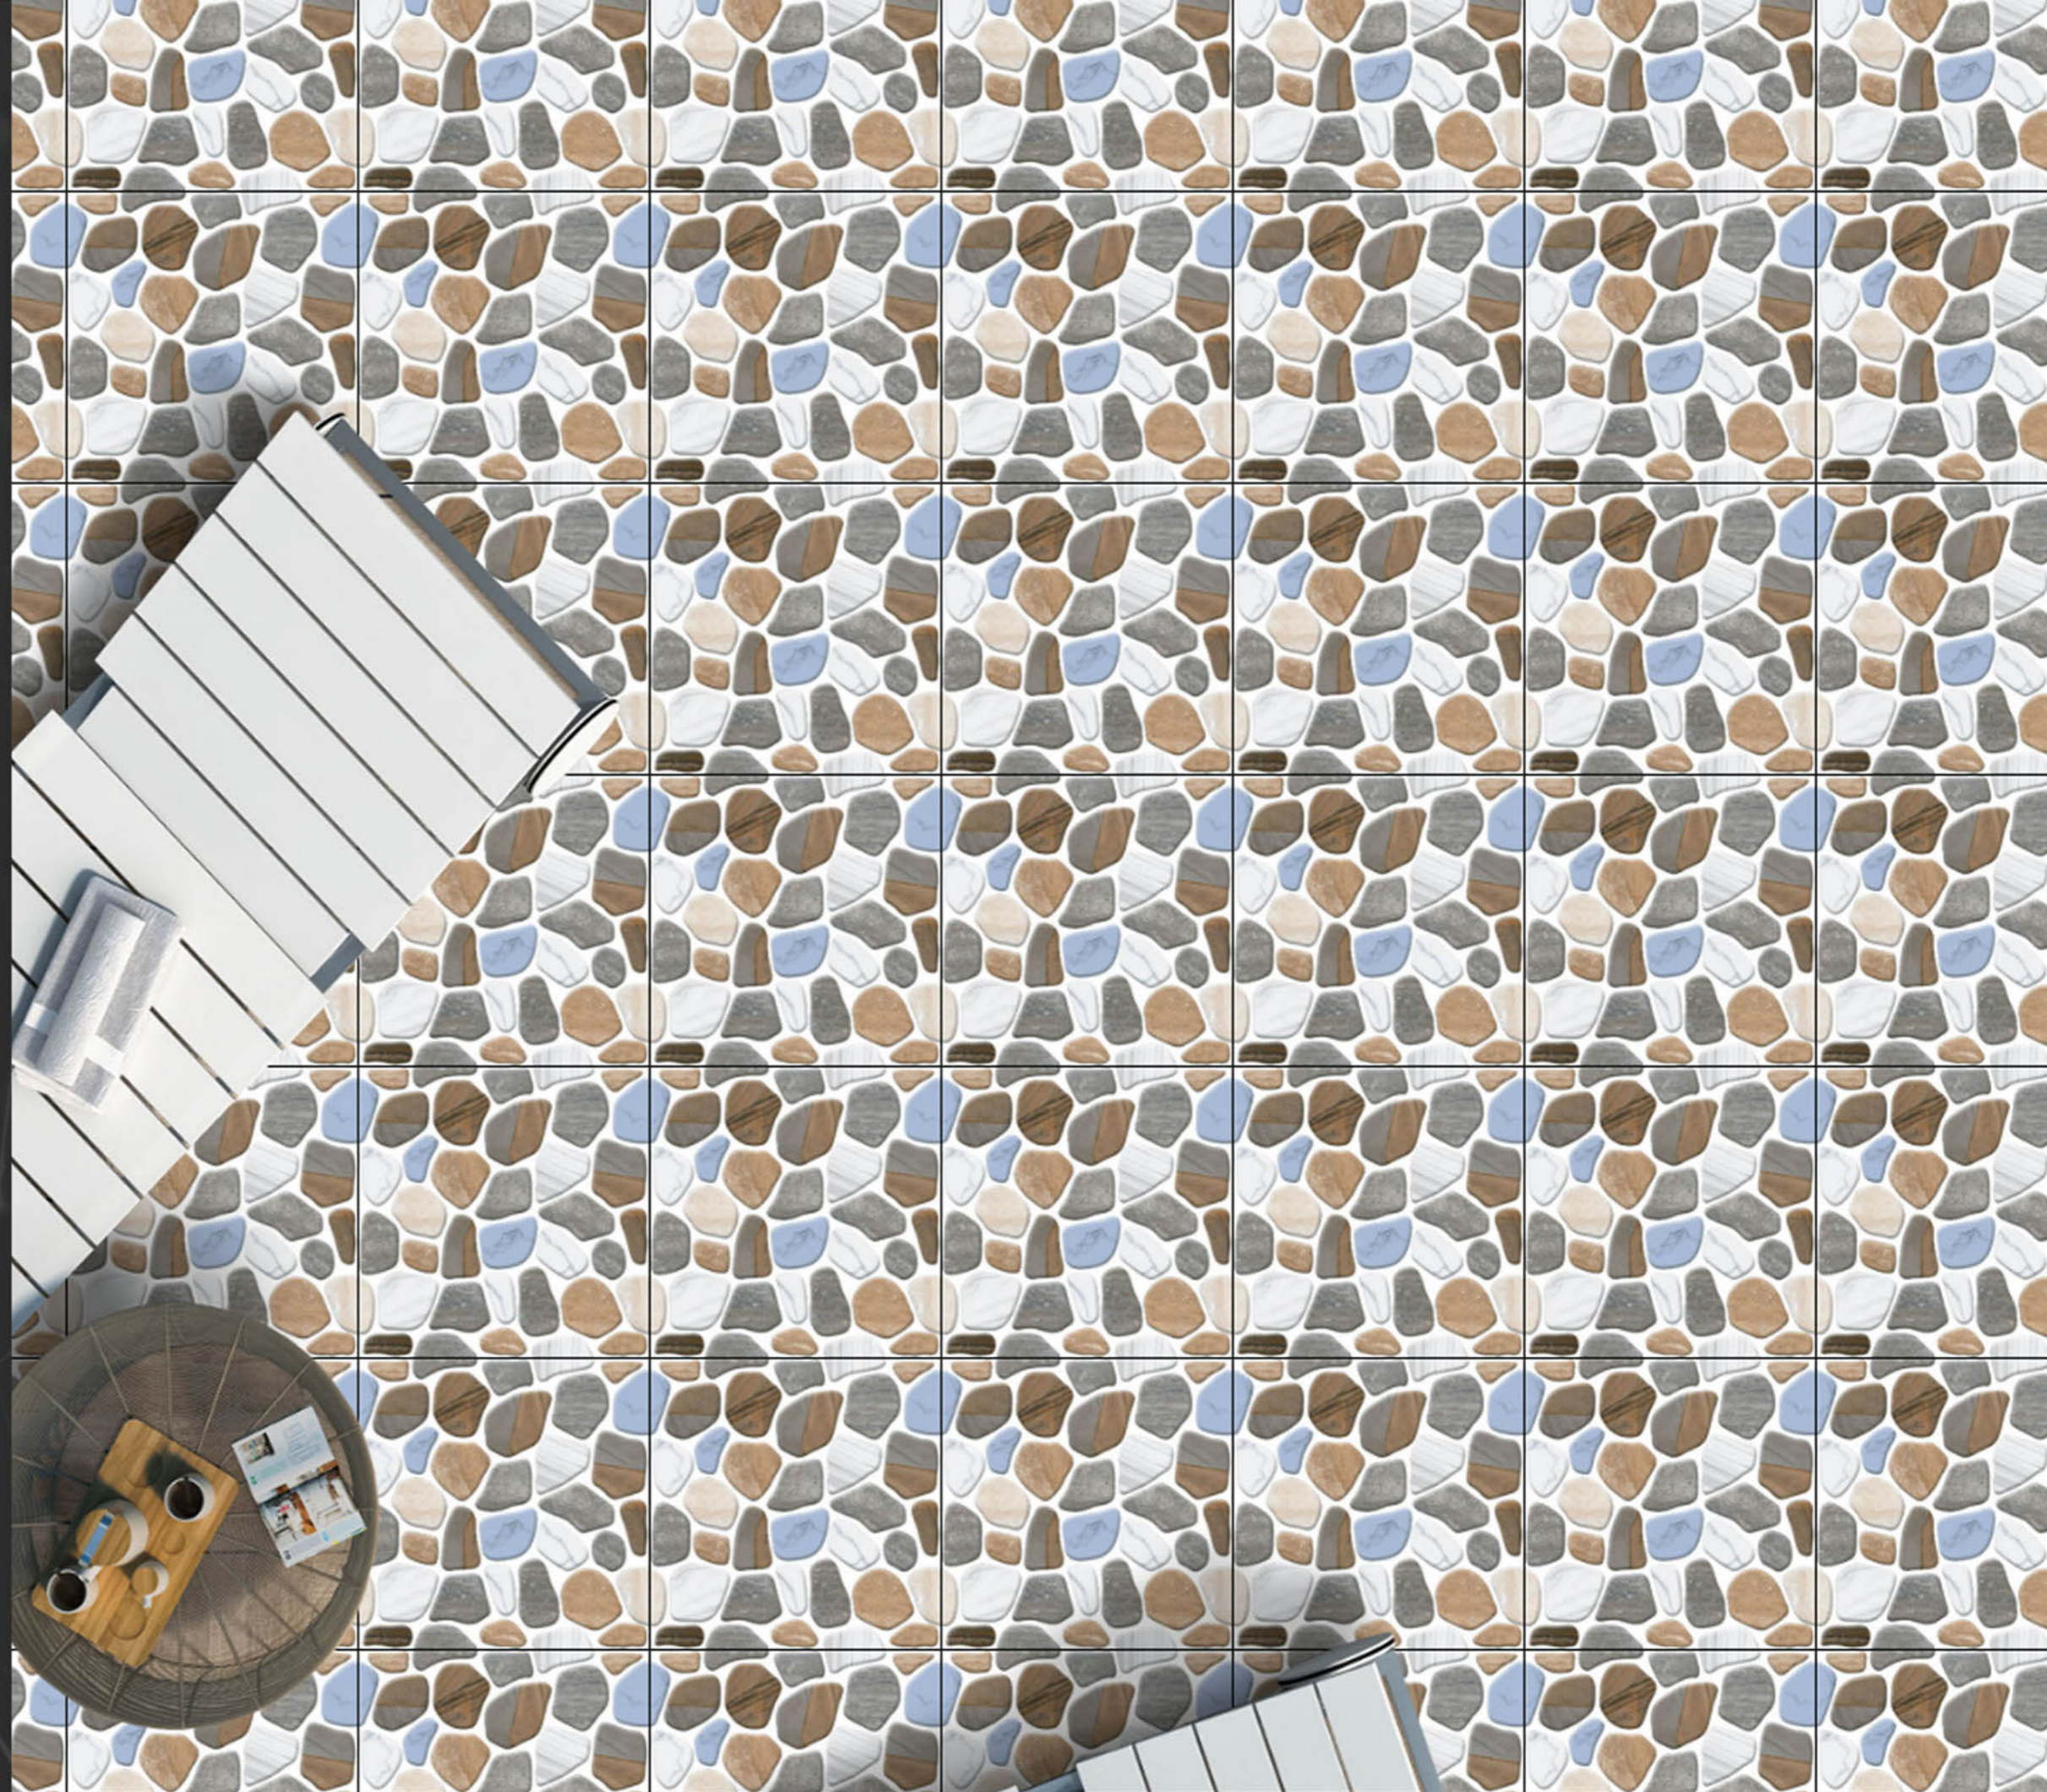

Outdoor Collection