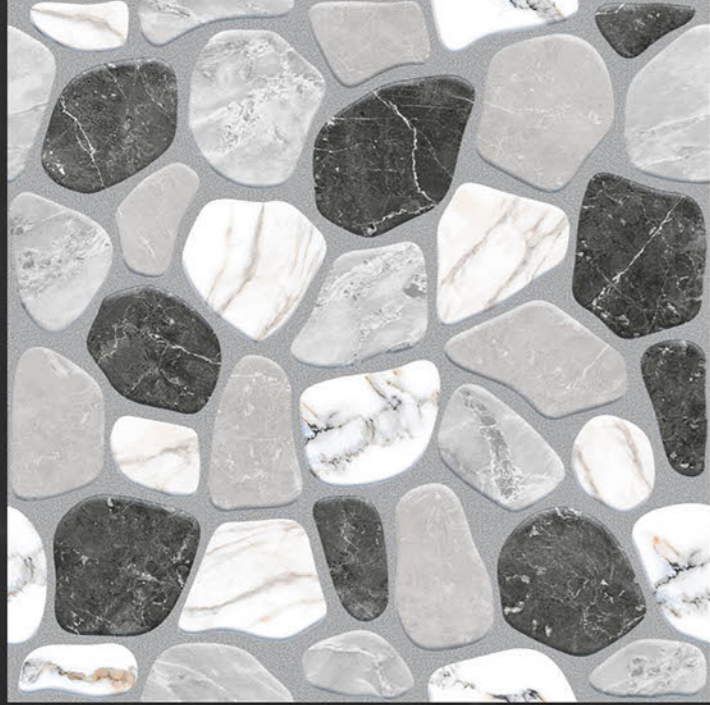

SATIN MATT
— 400x400mm

STONE_017

Finish : MATT