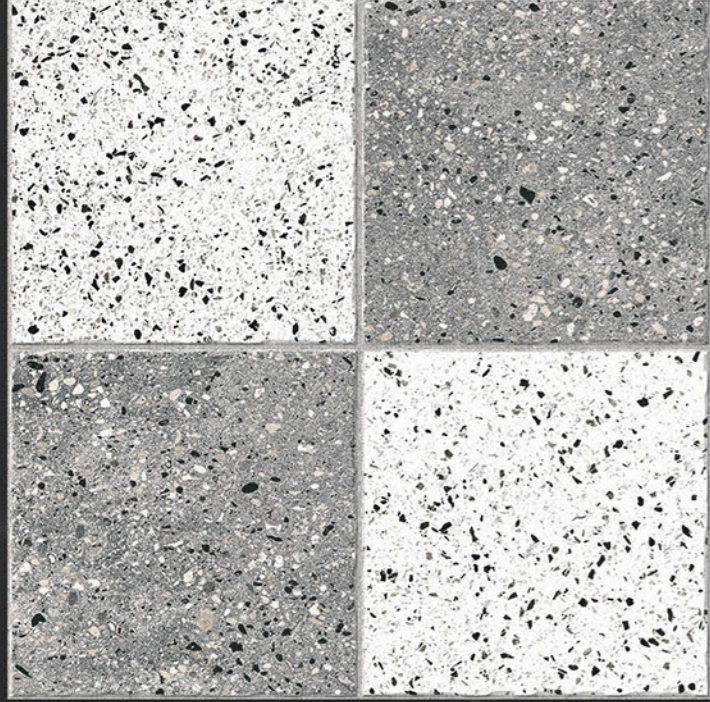

SATIN MATT
— 400x400mm

RK_026

Finish : MATT