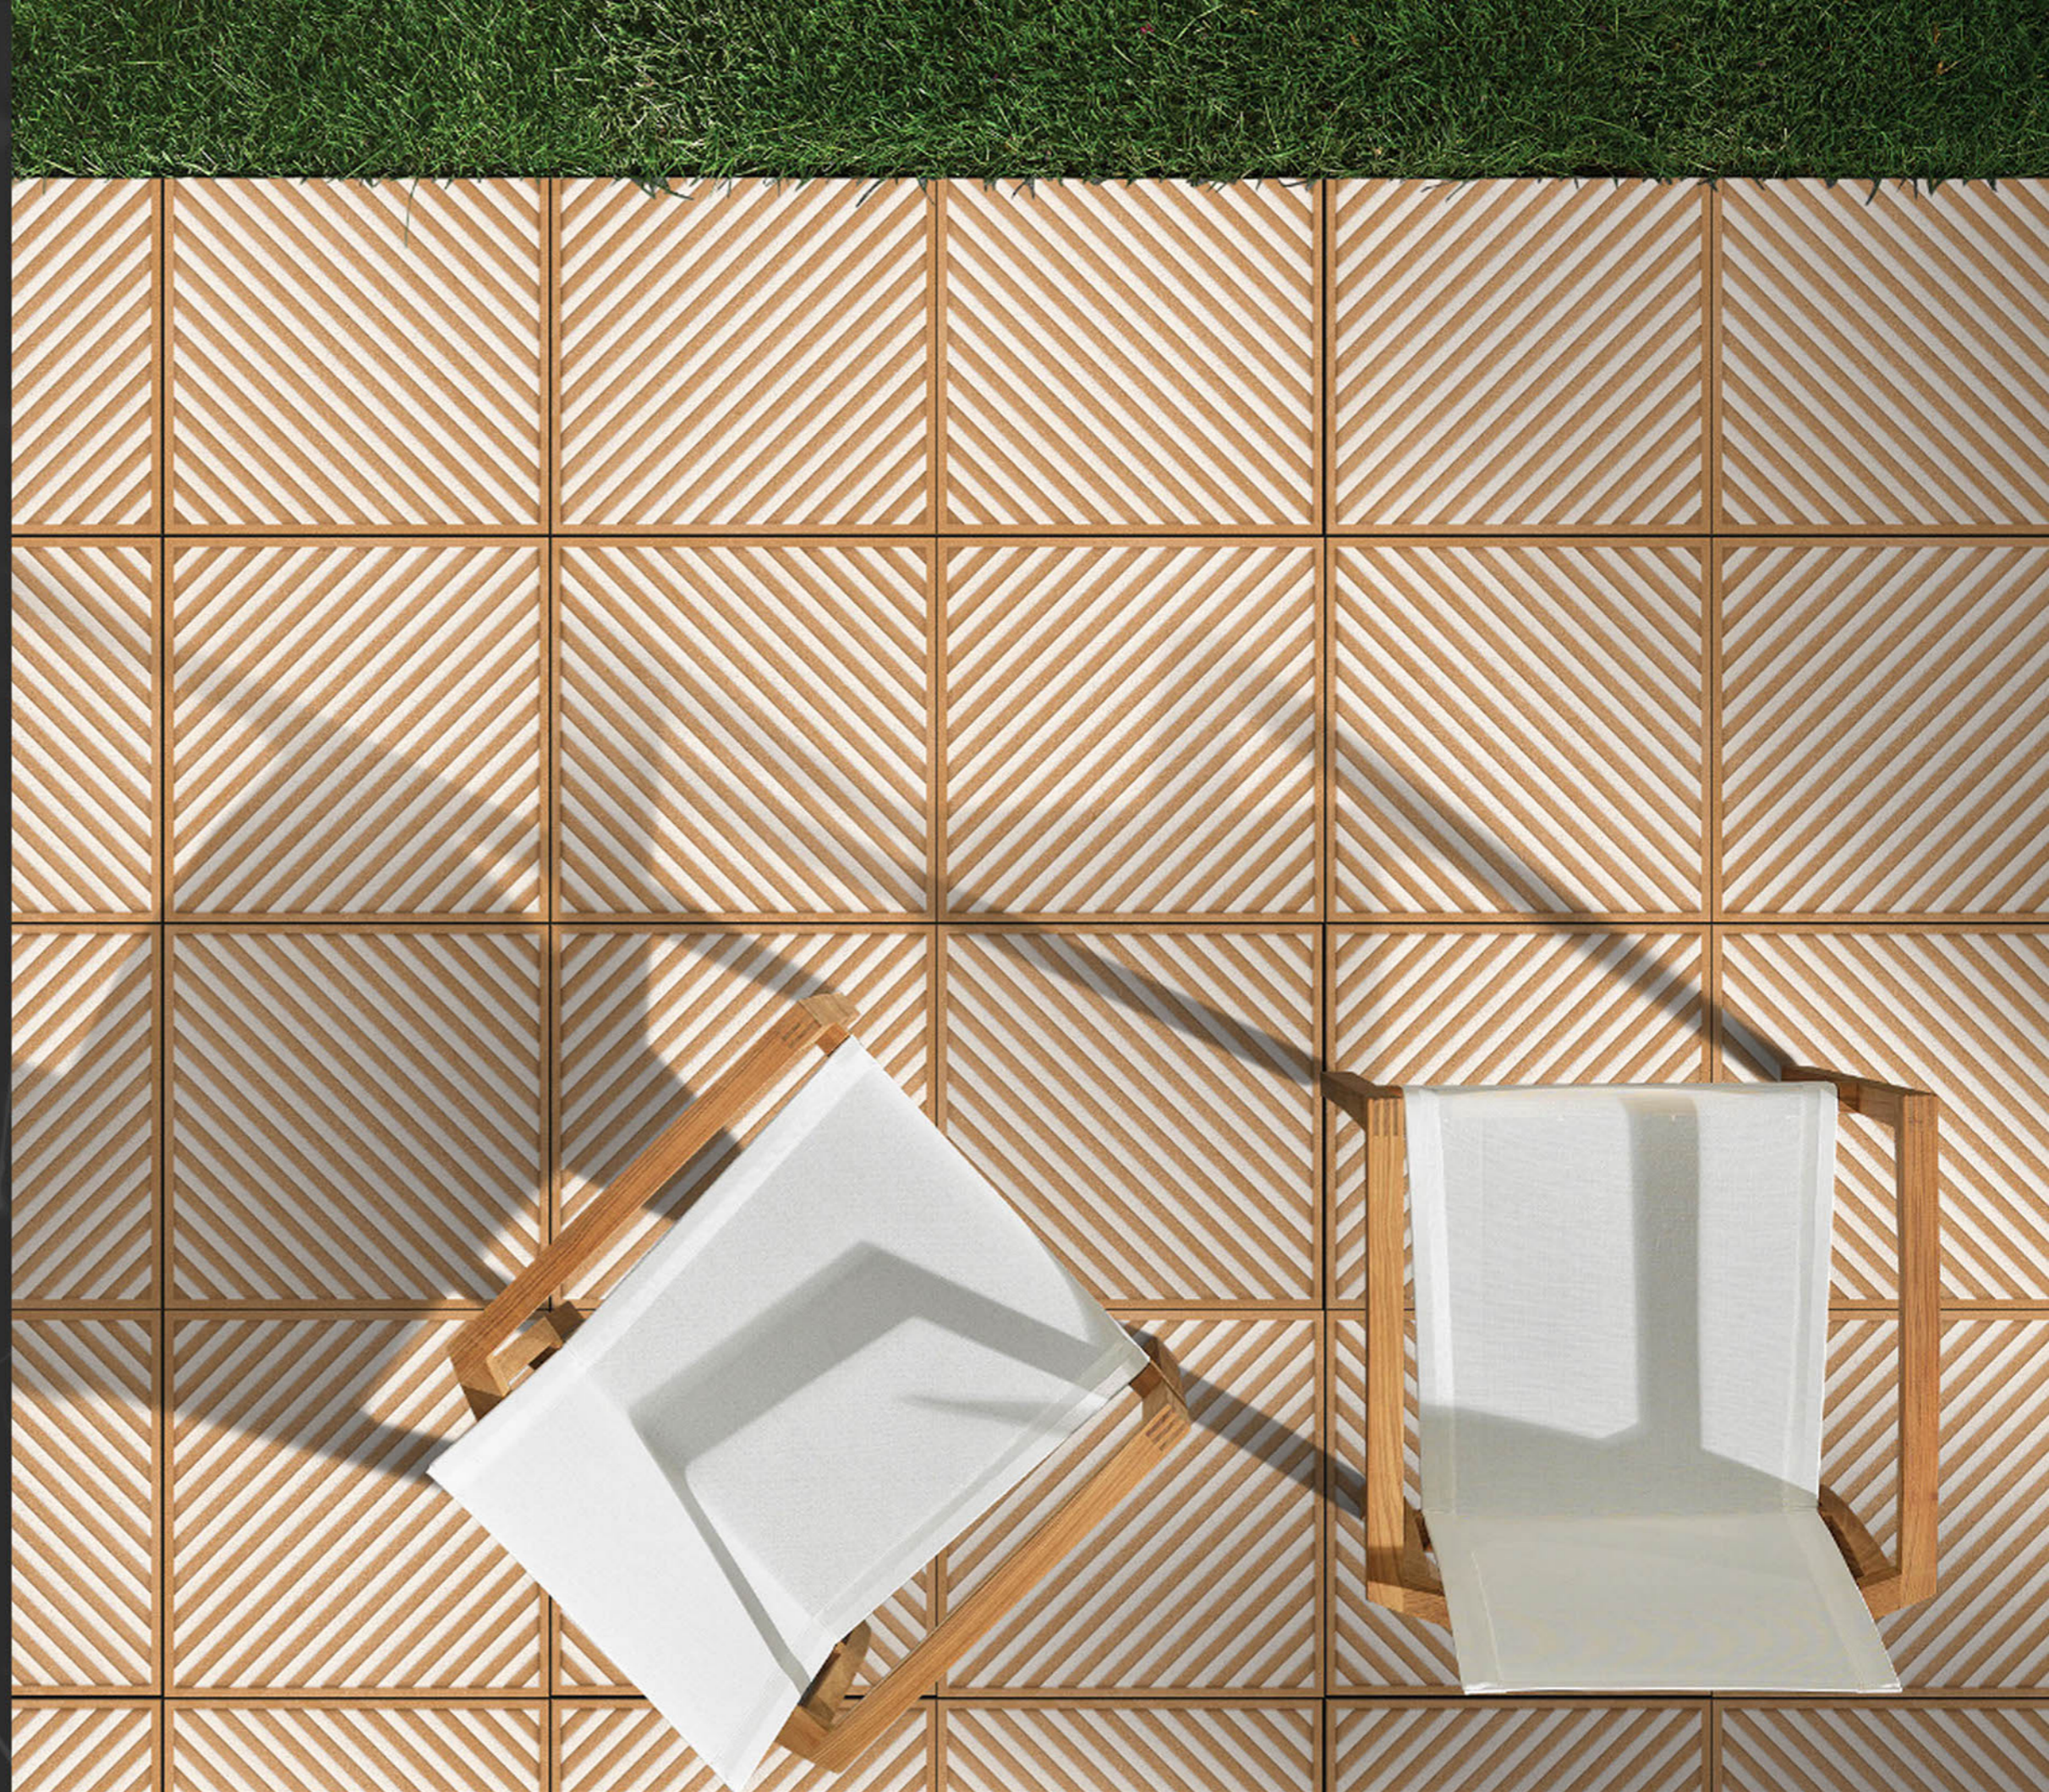

Outdoor Collection