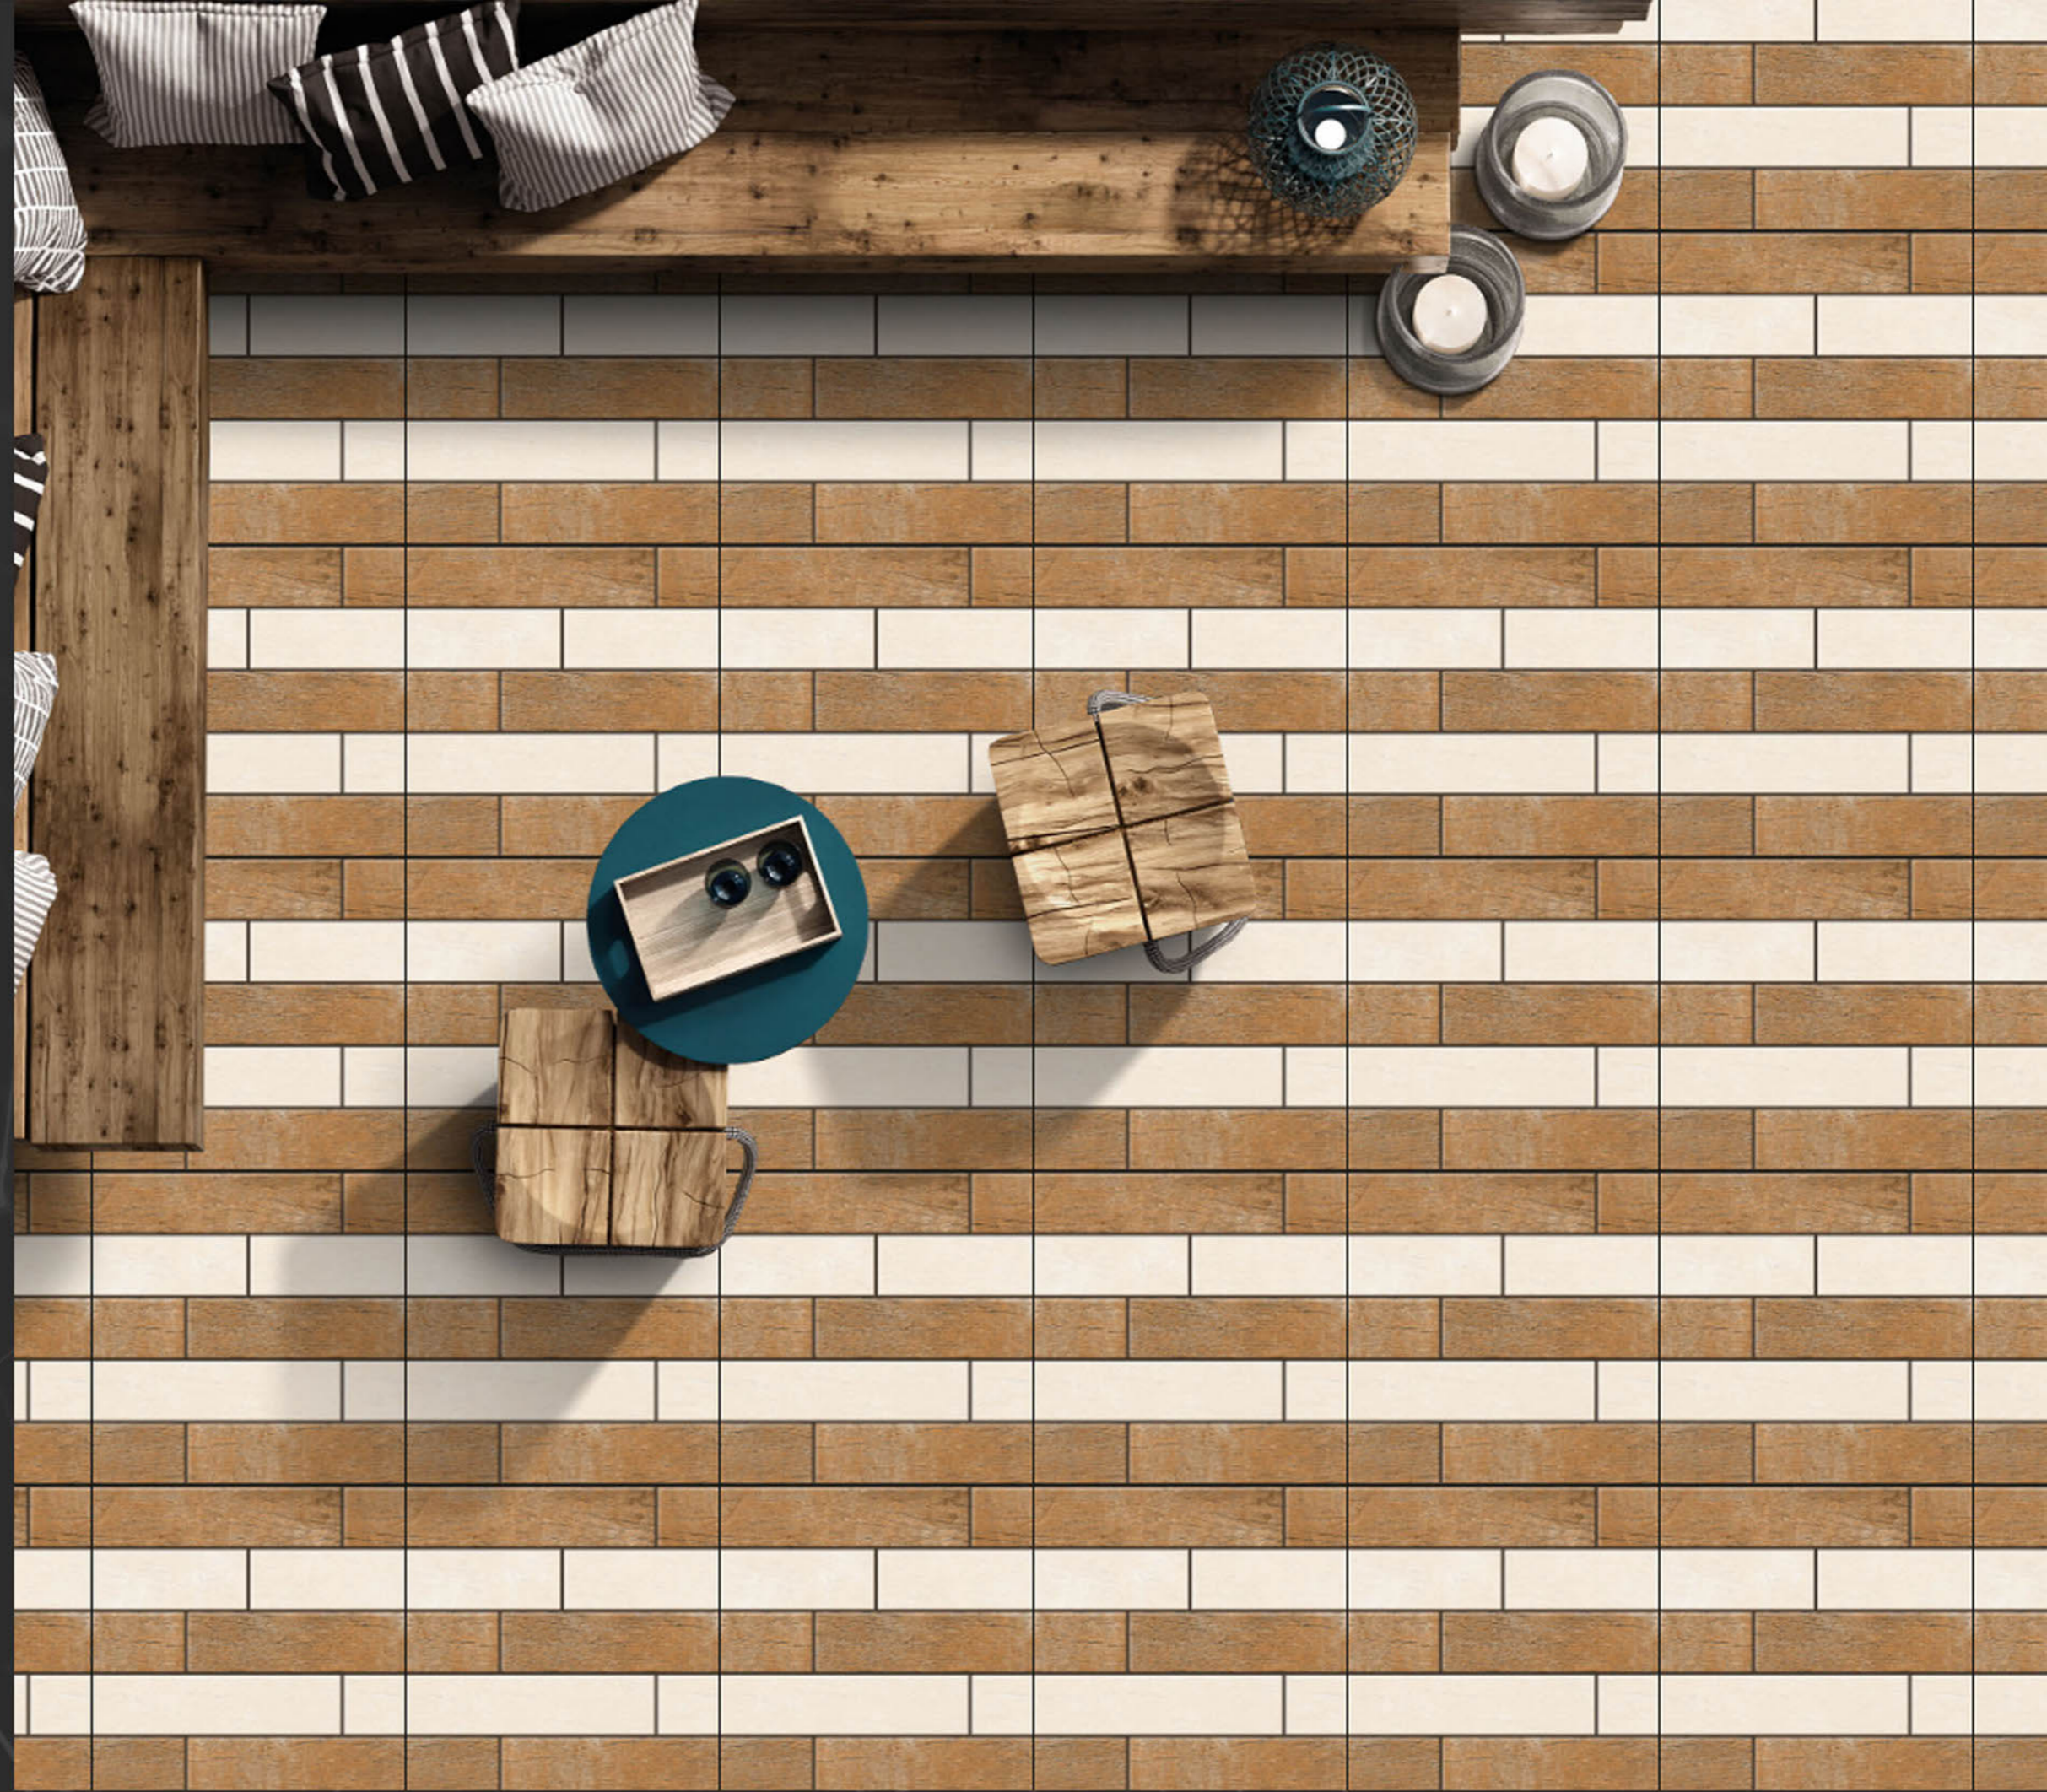

Outdoor Collection