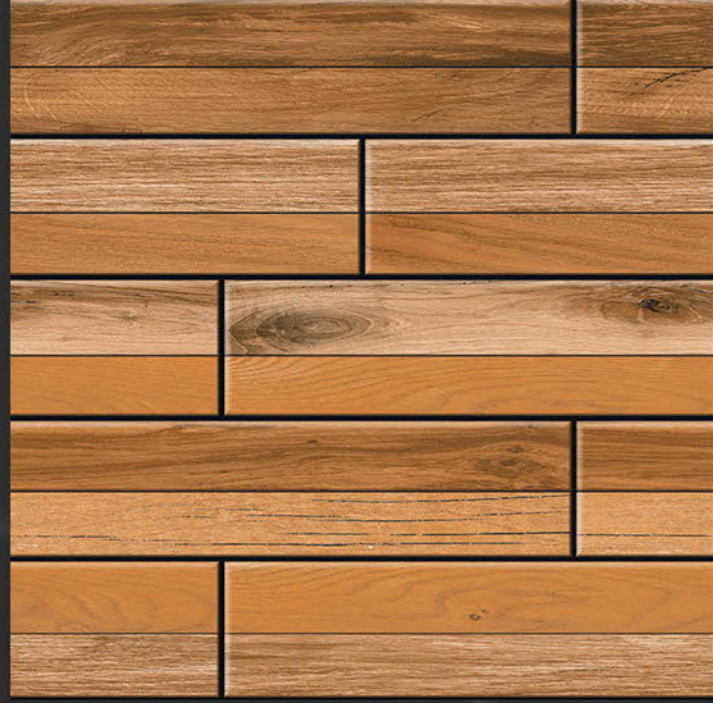

Finish : MATT

Outdoor Collection

SATIN MATT
— 400x400mm

STP_015

Finish : MATT

Outdoor Collection

SATIN MATT
— 400x400mm

STP_016