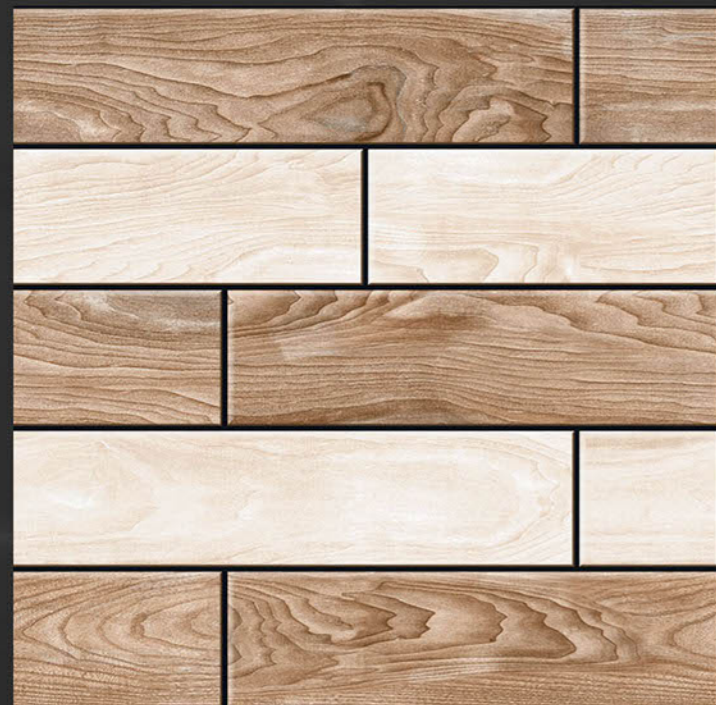

SATIN MATT
— 400x400mm

STP_013

Finish : MATT