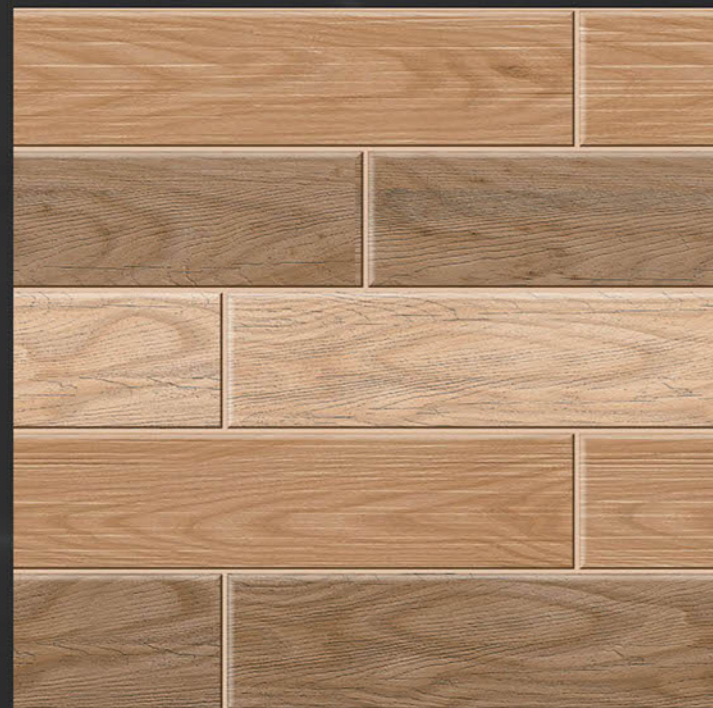

SATIN MATT
— 400x400mm

STP_011

Finish : MATT