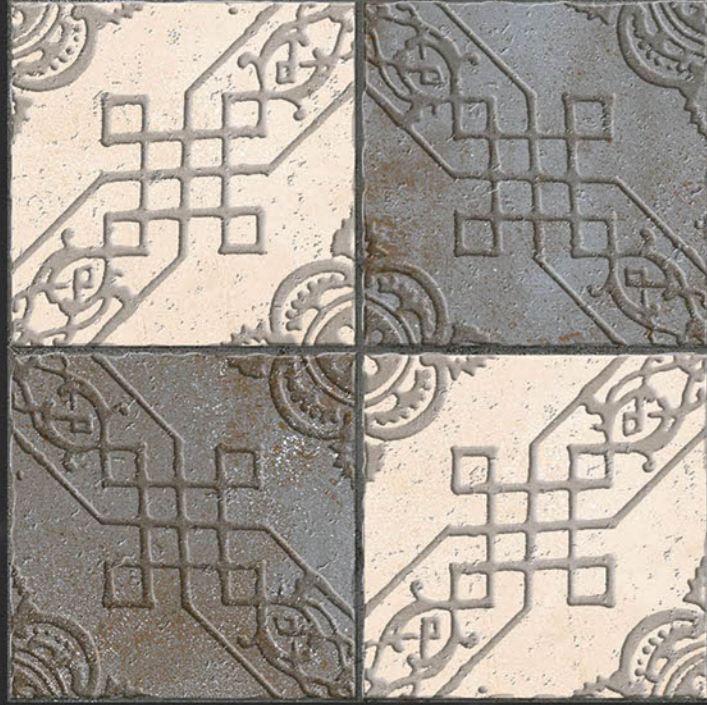

Finish : MATT

Outdoor Collection

SATIN MATT
— 400x400mm

RK_026

Finish : MATT

Outdoor Collection

SATIN MATT
— 400x400mm

RK_027