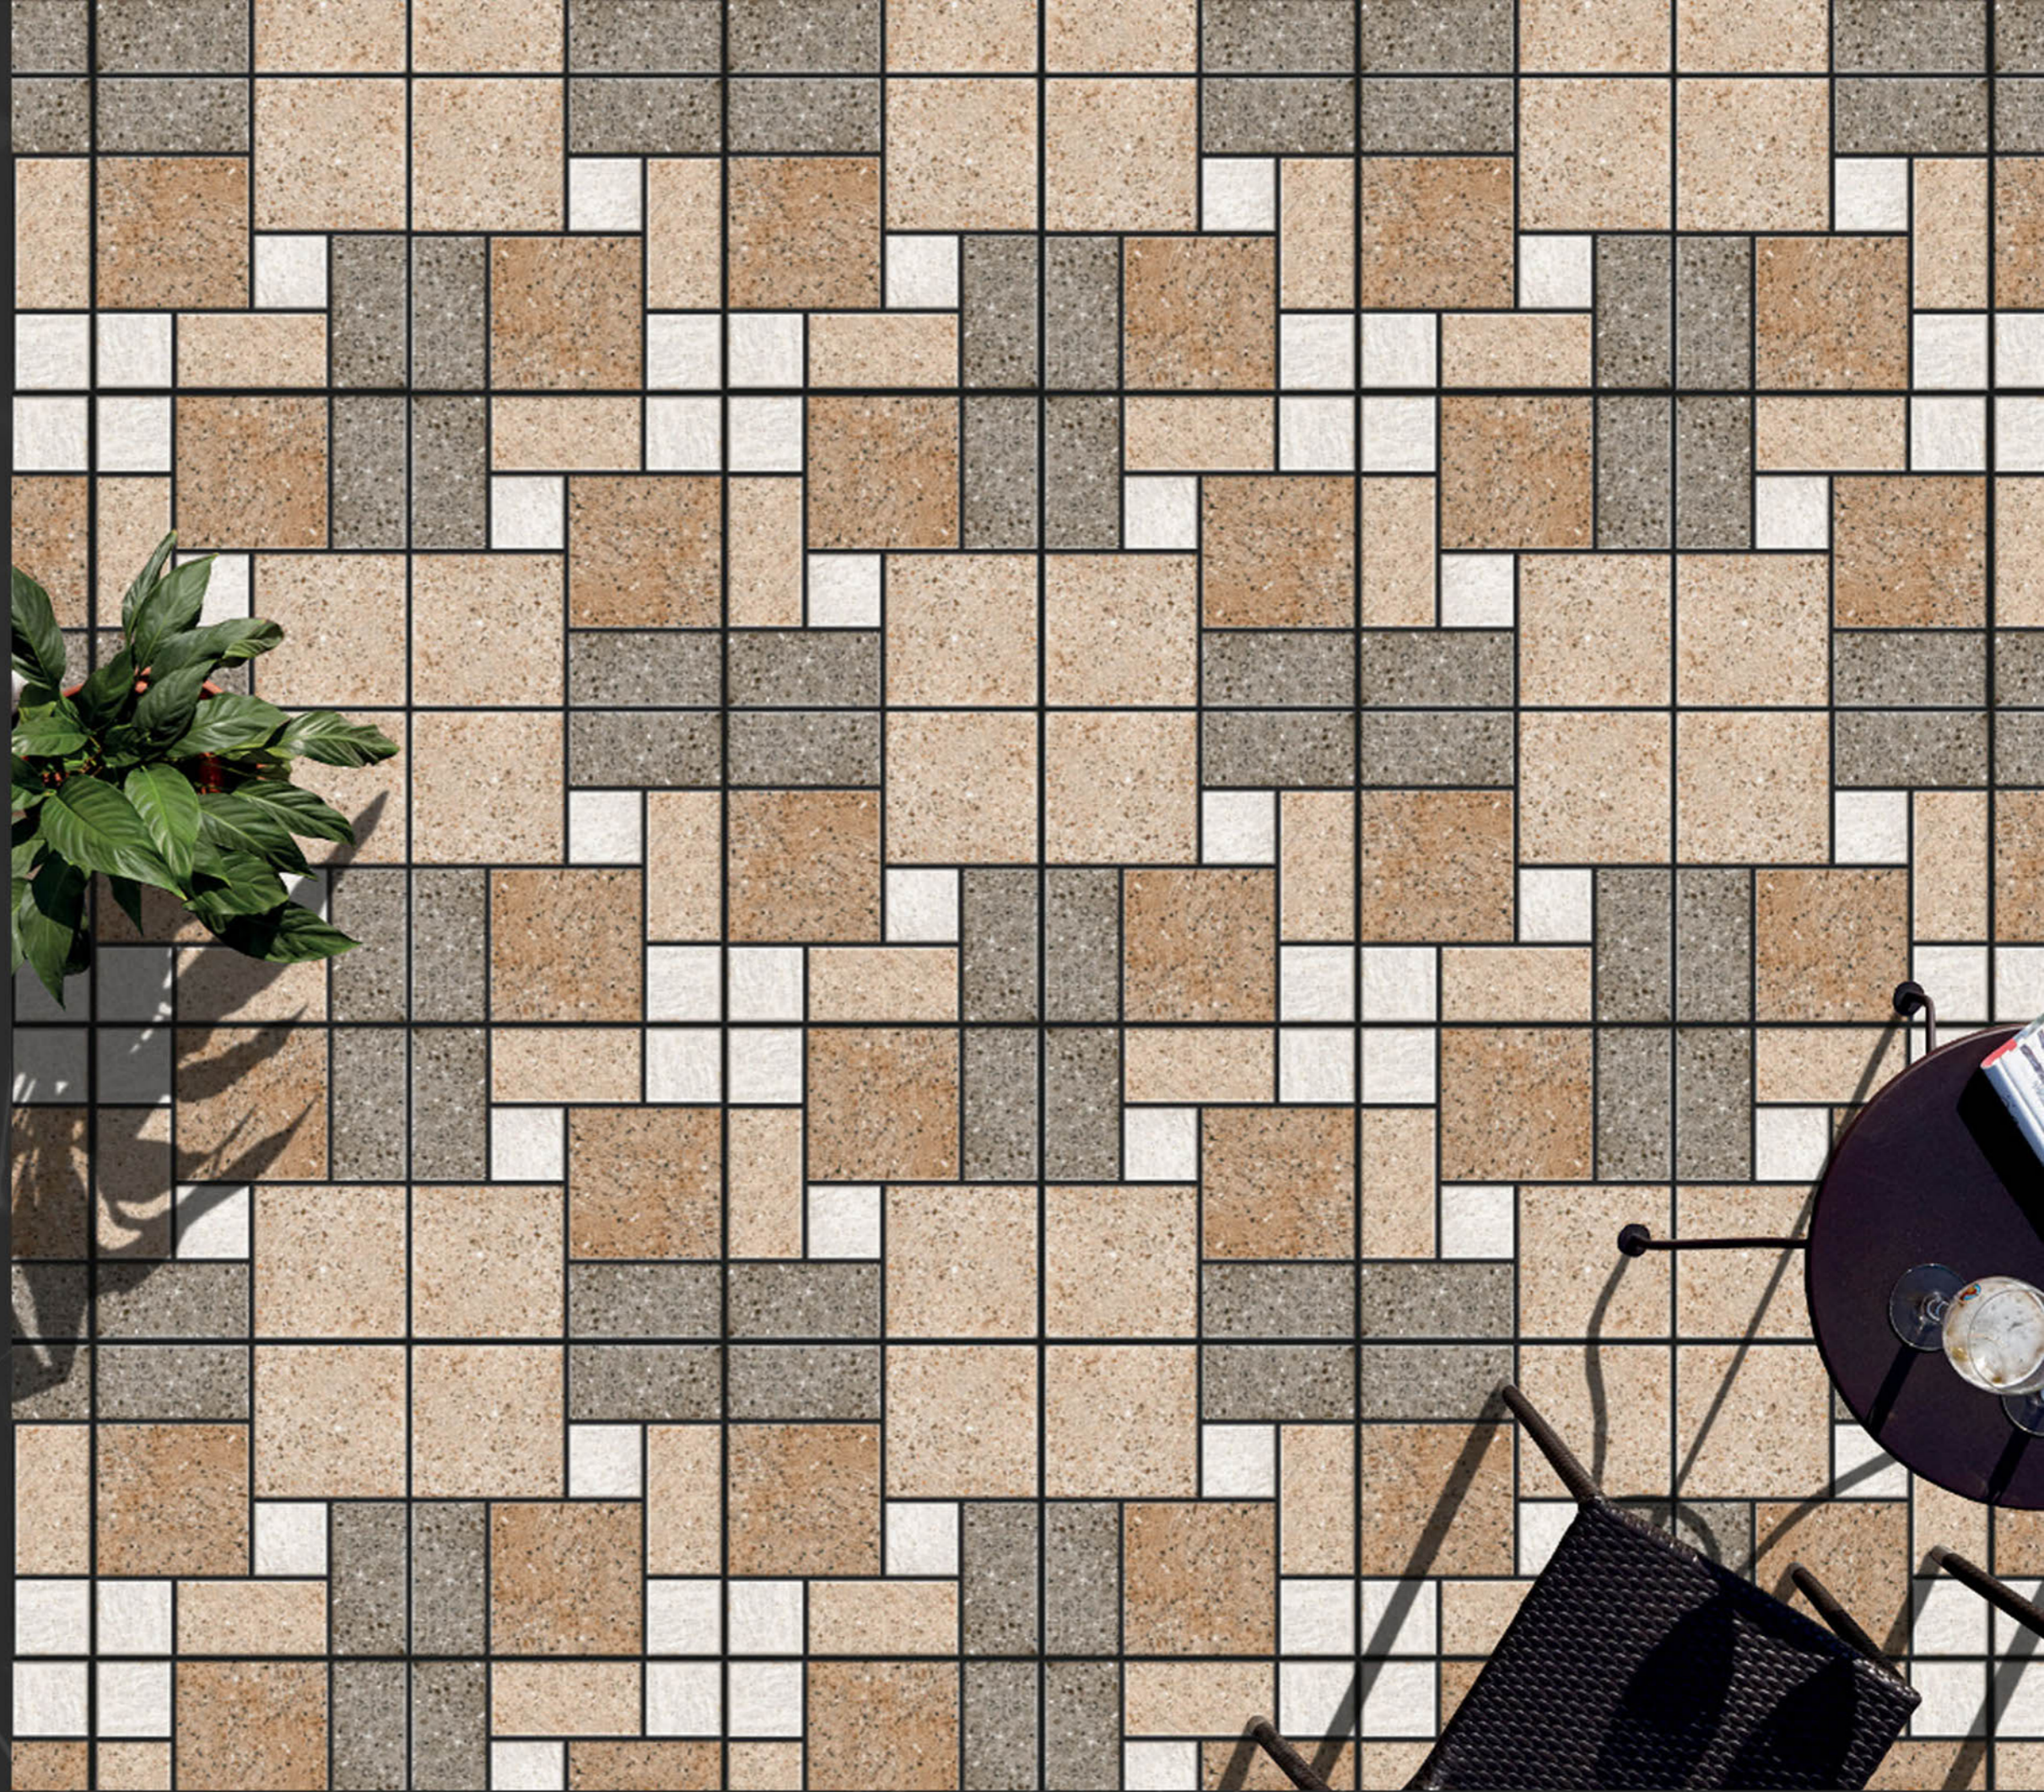

Outdoor Collection